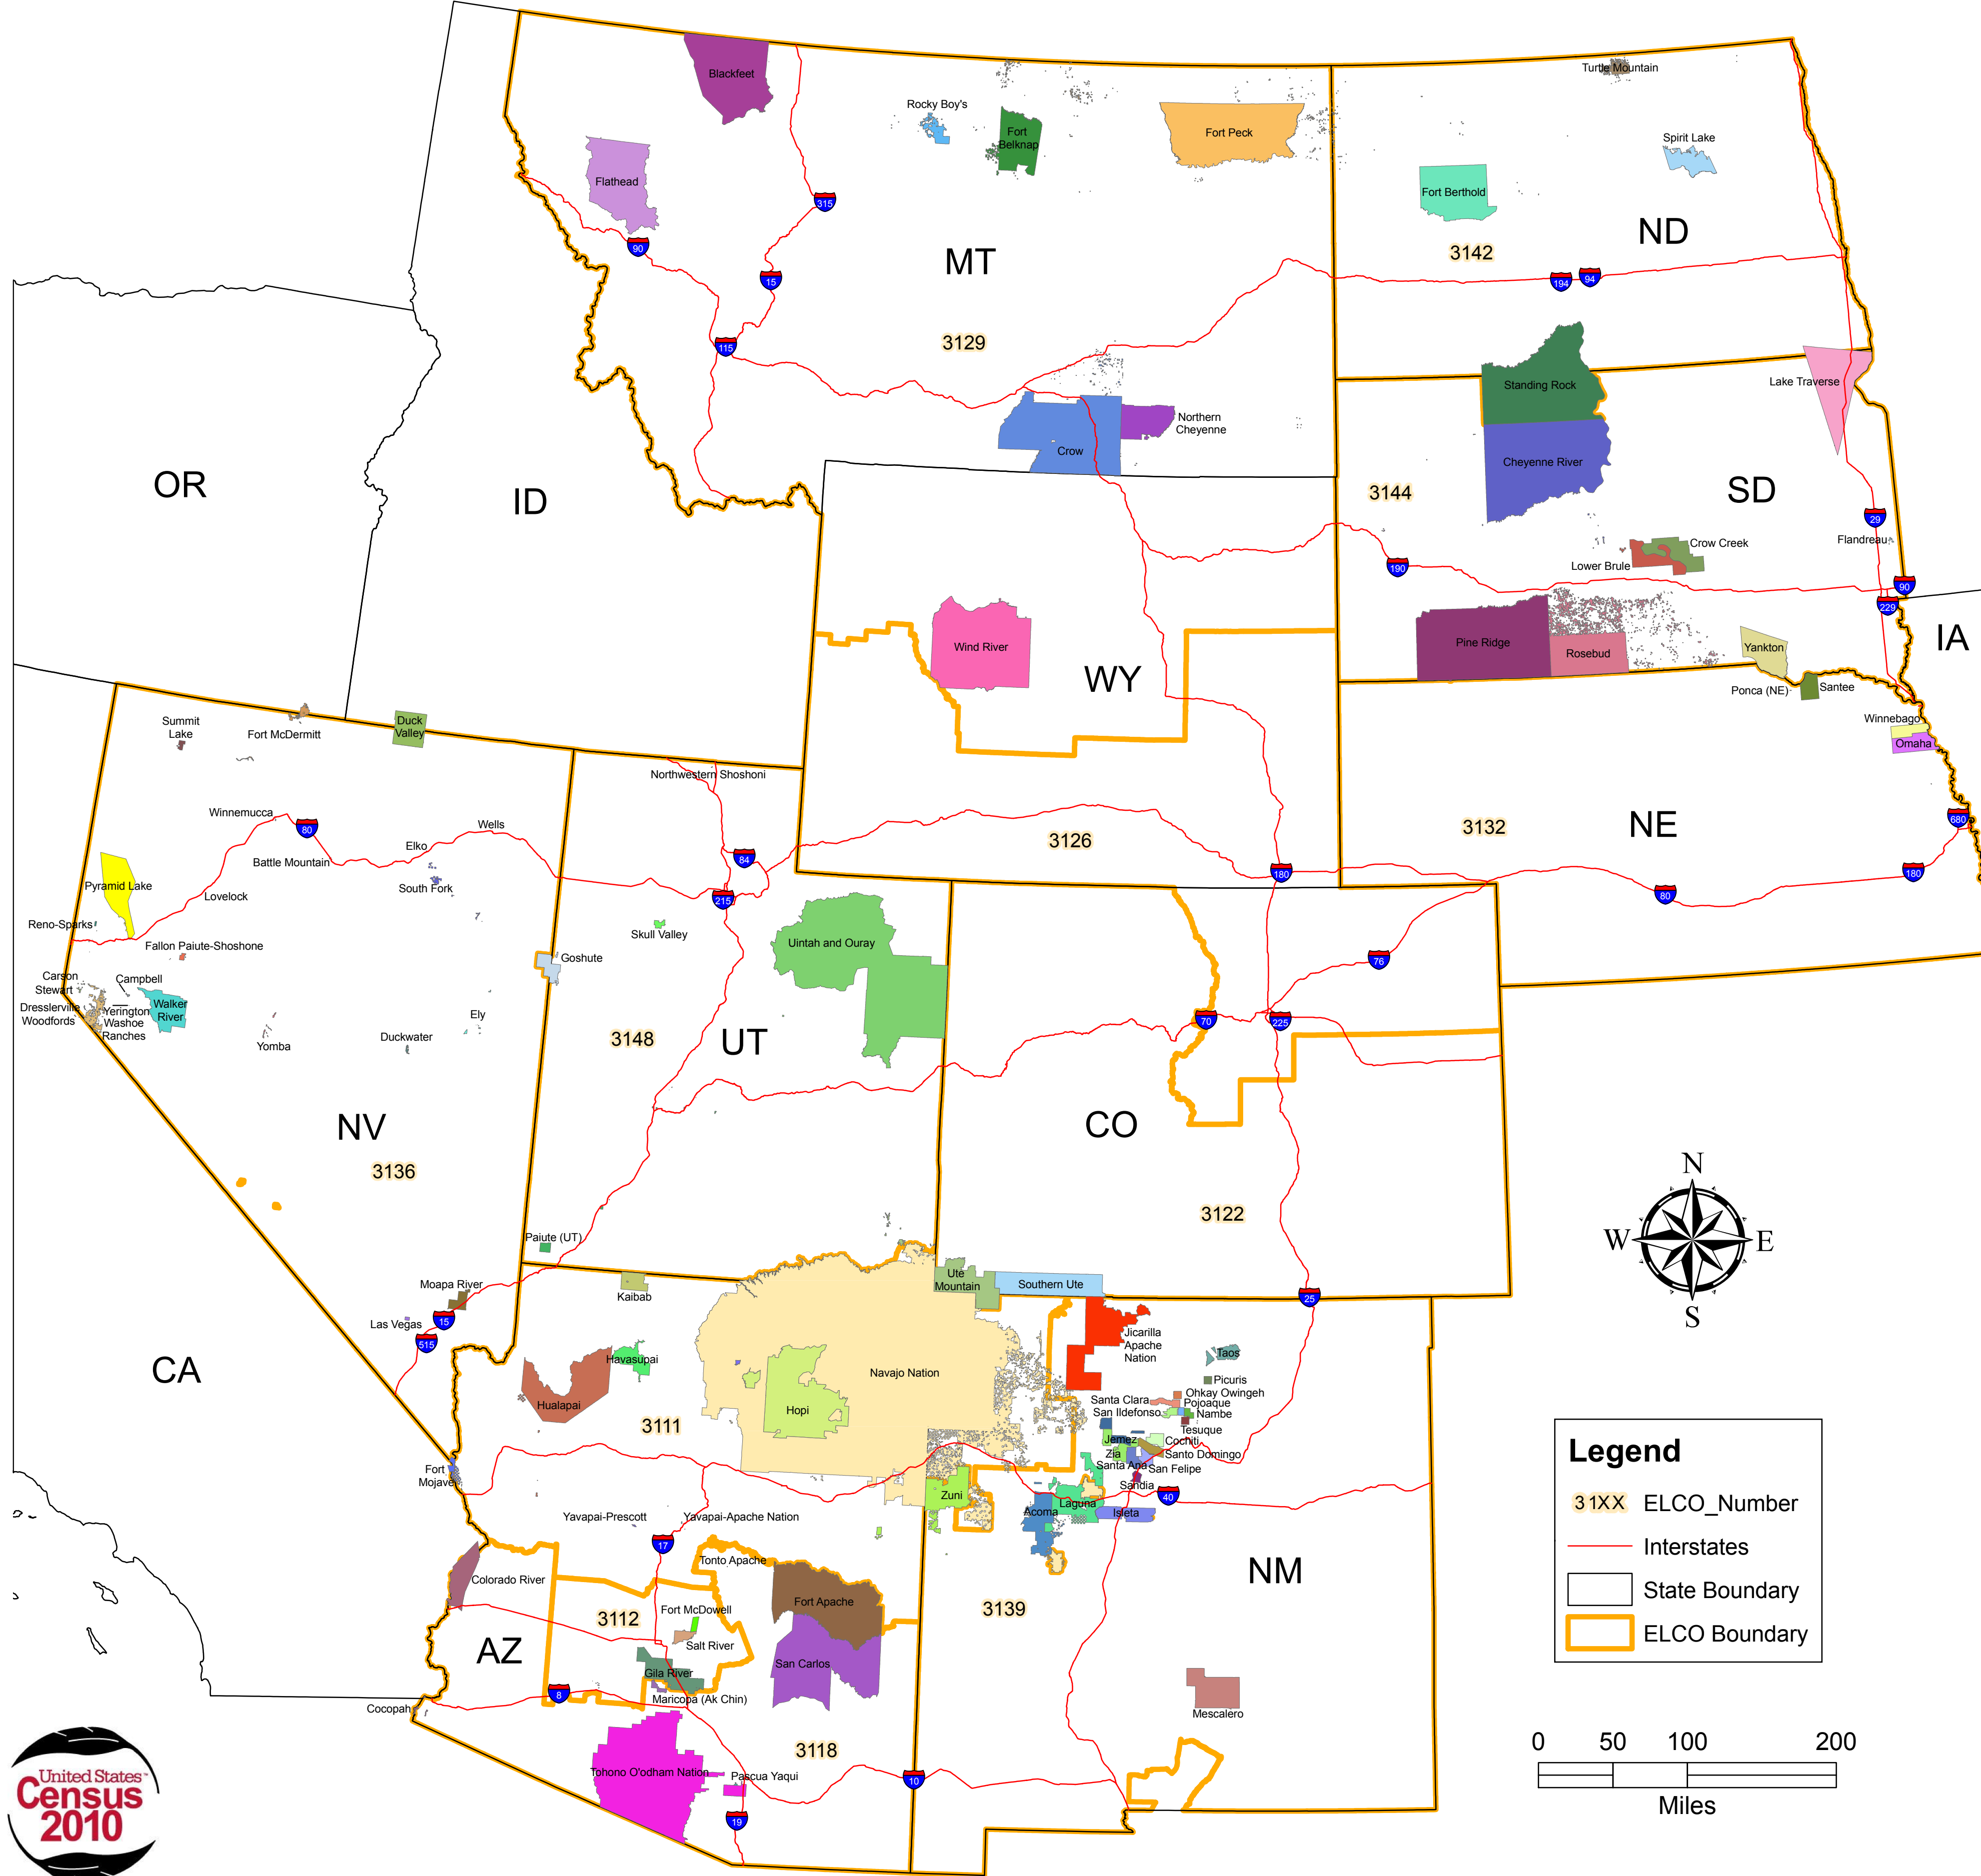

# American Indian Areas

Denver Region ELCO Map and LCO Table

Reservation Name	LCO	States
Acoma Pueblo and Trust Lands	3139	NM
Battle Mountain Reservation	3138	NV
Blackfeet Reservation	3130	MT
Campbell Ranch	3138	NV
Carson Colony	3138	NV
Cheyenne River Reservation	3144	SD
Cochiti Pueblo	3141	NM
Cocopah Reservation	3120	AZ, CA
Colorado River Reservation	3120	AZ
Crow Creek Reservation	3144	SD
Crow Reservation and Trust Lands	3129	MT
Dresslerville Colony	3138	NV
Duck Valley Reservation	3138	NV, ID
Duckwater Reservation	3137	NV
Elko Colony	3138	NV
Ely Reservation	3138	NV
Fallon Colony	3138	NV
Fallon Reservation	3138	NV
Flandreau Reservation	3145	SD
Flathead Reservation	3131	MT
Fort Apache Reservation	3117	AZ
Fort Belknap Reservation and Trust Lands	3130	MT
Fort Berthold Reservation	3142	ND
Fort McDermitt Reservation	3138	NV, OR
Fort McDowell Reservation	3113	AZ
Fort Mojave Reservation and Trust Lands	3111	AZ, NV, CA
Fort Peck Reservation	3129	MT
Gila River Reservation	3115	AZ
Goshute Reservation	3146	UT, NV
Havasupai Reservation	3111	AZ
Hopi Reservation and Trust Lands	3111	AZ
Hualapai Reservation and Trust Lands	3111	AZ
Isleta Pueblo	3139	NM
Jemez Pueblo	3141	NM
Jicarilla Apache Reservation	3141	NM
Kaibab Reservation	3111	AZ
Laguna Pueblo and Trust Lands	3139	NM
Lake Traverse (Sisseton) Reservation	3145, 3143	SD, ND
Las Vegas Colony	3137	NV
Lovelock Colony	3138	NV
Lower Brule Reservation	3144	SD
Maricopa (Ak-Chin) Reservation	3117	AZ
Mescalero Apache Reservation	3140	NM
Moapa River Reservation	3137	NV
Nambe Pueblo and Trust Lands	3141	NM
Navajo Reservation and Trust Lands	3119, 3141	AZ, NM, UT
Northern Cheyenne Reservation and Trust Lands	3129, 3144	MT, SD
Northwestern Shoshoni Reservation	3146	UT
Ohkay Owingeh Pueblo	3141	NM
Omaha Reservation	3132	NE, IA
Paiute of Utah Reservation	3147	UT
Pascua Yaqui Reservation	3117	AZ
Picuris Pueblo	3141	NM
Pine Ridge Reservation and Trust Lands	3144	SD, NE
Pojoaque Pueblo	3141	NM
Ponca Tribe of Nebraska	3132	NE
Pyramid Lake Reservation	3138	NV
Reno-Sparks Colony	3138	NV
Rocky Boys Reservation and Trust Lands	3130	MT
Rosebud Reservation and Trust Lands	3144	SD
Salt River Reservation	3113	AZ
San Carlos Reservation	3117	AZ
San Felipe Pueblo	3141	NM
San Felipe/Santa Ana Joint Area	3141	NM
San Felipe/Santo Domingo Joint Area	3141	NM
San Ildefonso Pueblo	3141	NM
San Juan Southern Paiute (No Reservation)	3119	AZ
Sandia Pueblo	3141	NM
Santa Ana Pueblo	3141	NM
Santa Clara Pueblo	3141	NM
Santee Reservation	3132	NE
Santo Domingo Pueblo	3141	NM
Skull Valley Reservation	3146	UT
South Fork Reservation	3138	NV
Southern Ute Reservation	3124	CO
Spirit Lake Sioux Reservation	3143	ND
Standing Rock Reservation	3142	ND, SD
Stewart Community (of the WashoeTribe)	3138	NV
Summit Lake Reservation	3138	NV
Taos Pueblo and Trust Lands	3141	NM
Te-Moak Reservation and Trust Lands	3138	NV
Tesuque Pueblo and Trust Lands	3141	NM
Tohono O odham Reservation	3117	AZ
Tonto Apache Community	3117	AZ
Turtle Mountain Reservation and Trust Lands	3142, 3143, 3144, 3129, 3130	ND, MT, SD
Uintah and Ouray Reservation	3147	UT
Ute Mountain Reservation and Trust Lands	3124, 3147	CO, NM, UT
Walker River Reservation	3138	NV
Washoe Reservation (former)	3138	NV, CA
Wells Colony	3138	NV
Wind River Reservation (Eastern Shoshone)	3149	WY
Wind River Reservation (Northern Arapaho)	3149	WY
Winnemucca Colony	3138	NV
Woodfords Community	3138	CA
Yankton Reservation	3144	SD
Yavapai-Apache Nation Reservation	3111	AZ
Yavapai-Prescott Reservation	3111	AZ
Yerington Colony	3138	NV
Yomba Reservation	3137	NV
Zia Pueblo and Trust Lands	3141	NM
Zuni Reservation	3139, 3111	NM, AZ